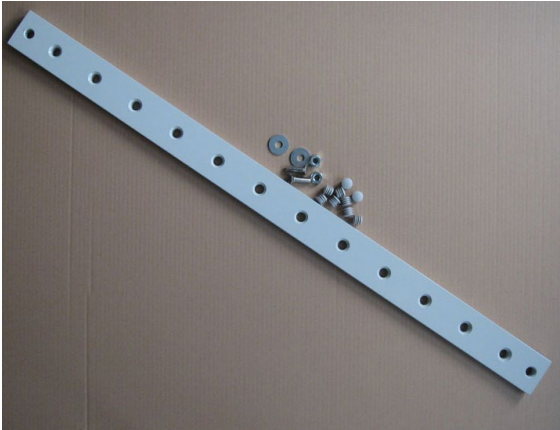

LU5109

1 st

Stödlist, aluminium

640x60x15 mm

LU5109-94

1 st

Stödlist, aluminium

940x60x15 mm