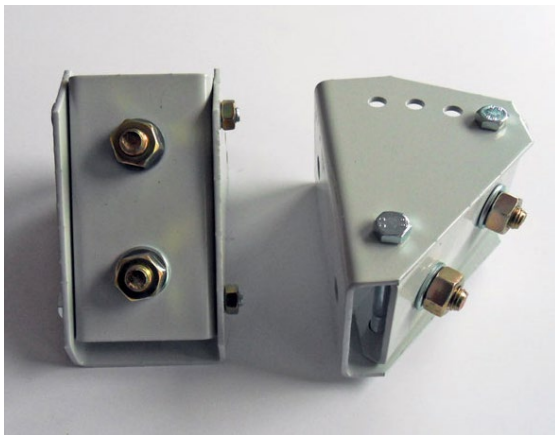

LU5109

1 st

Stödlist, aluminium

640x60x15 mm

LU5109-94

1 st

Stödlist, aluminium

940x60x15 mm