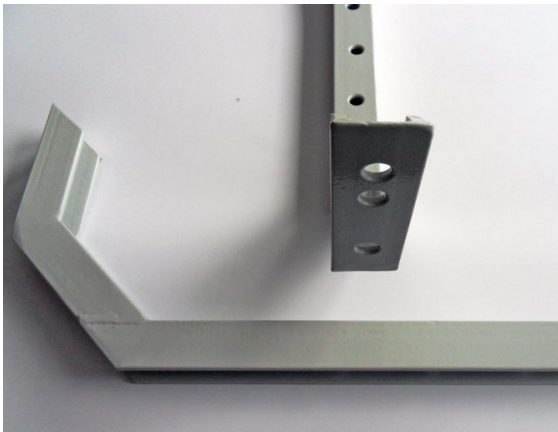

LU5002 1 st
Utbyggsbeslag
Stål, lackad. Längd 600 mm. För
utbyggnad utanför stupränna och tak